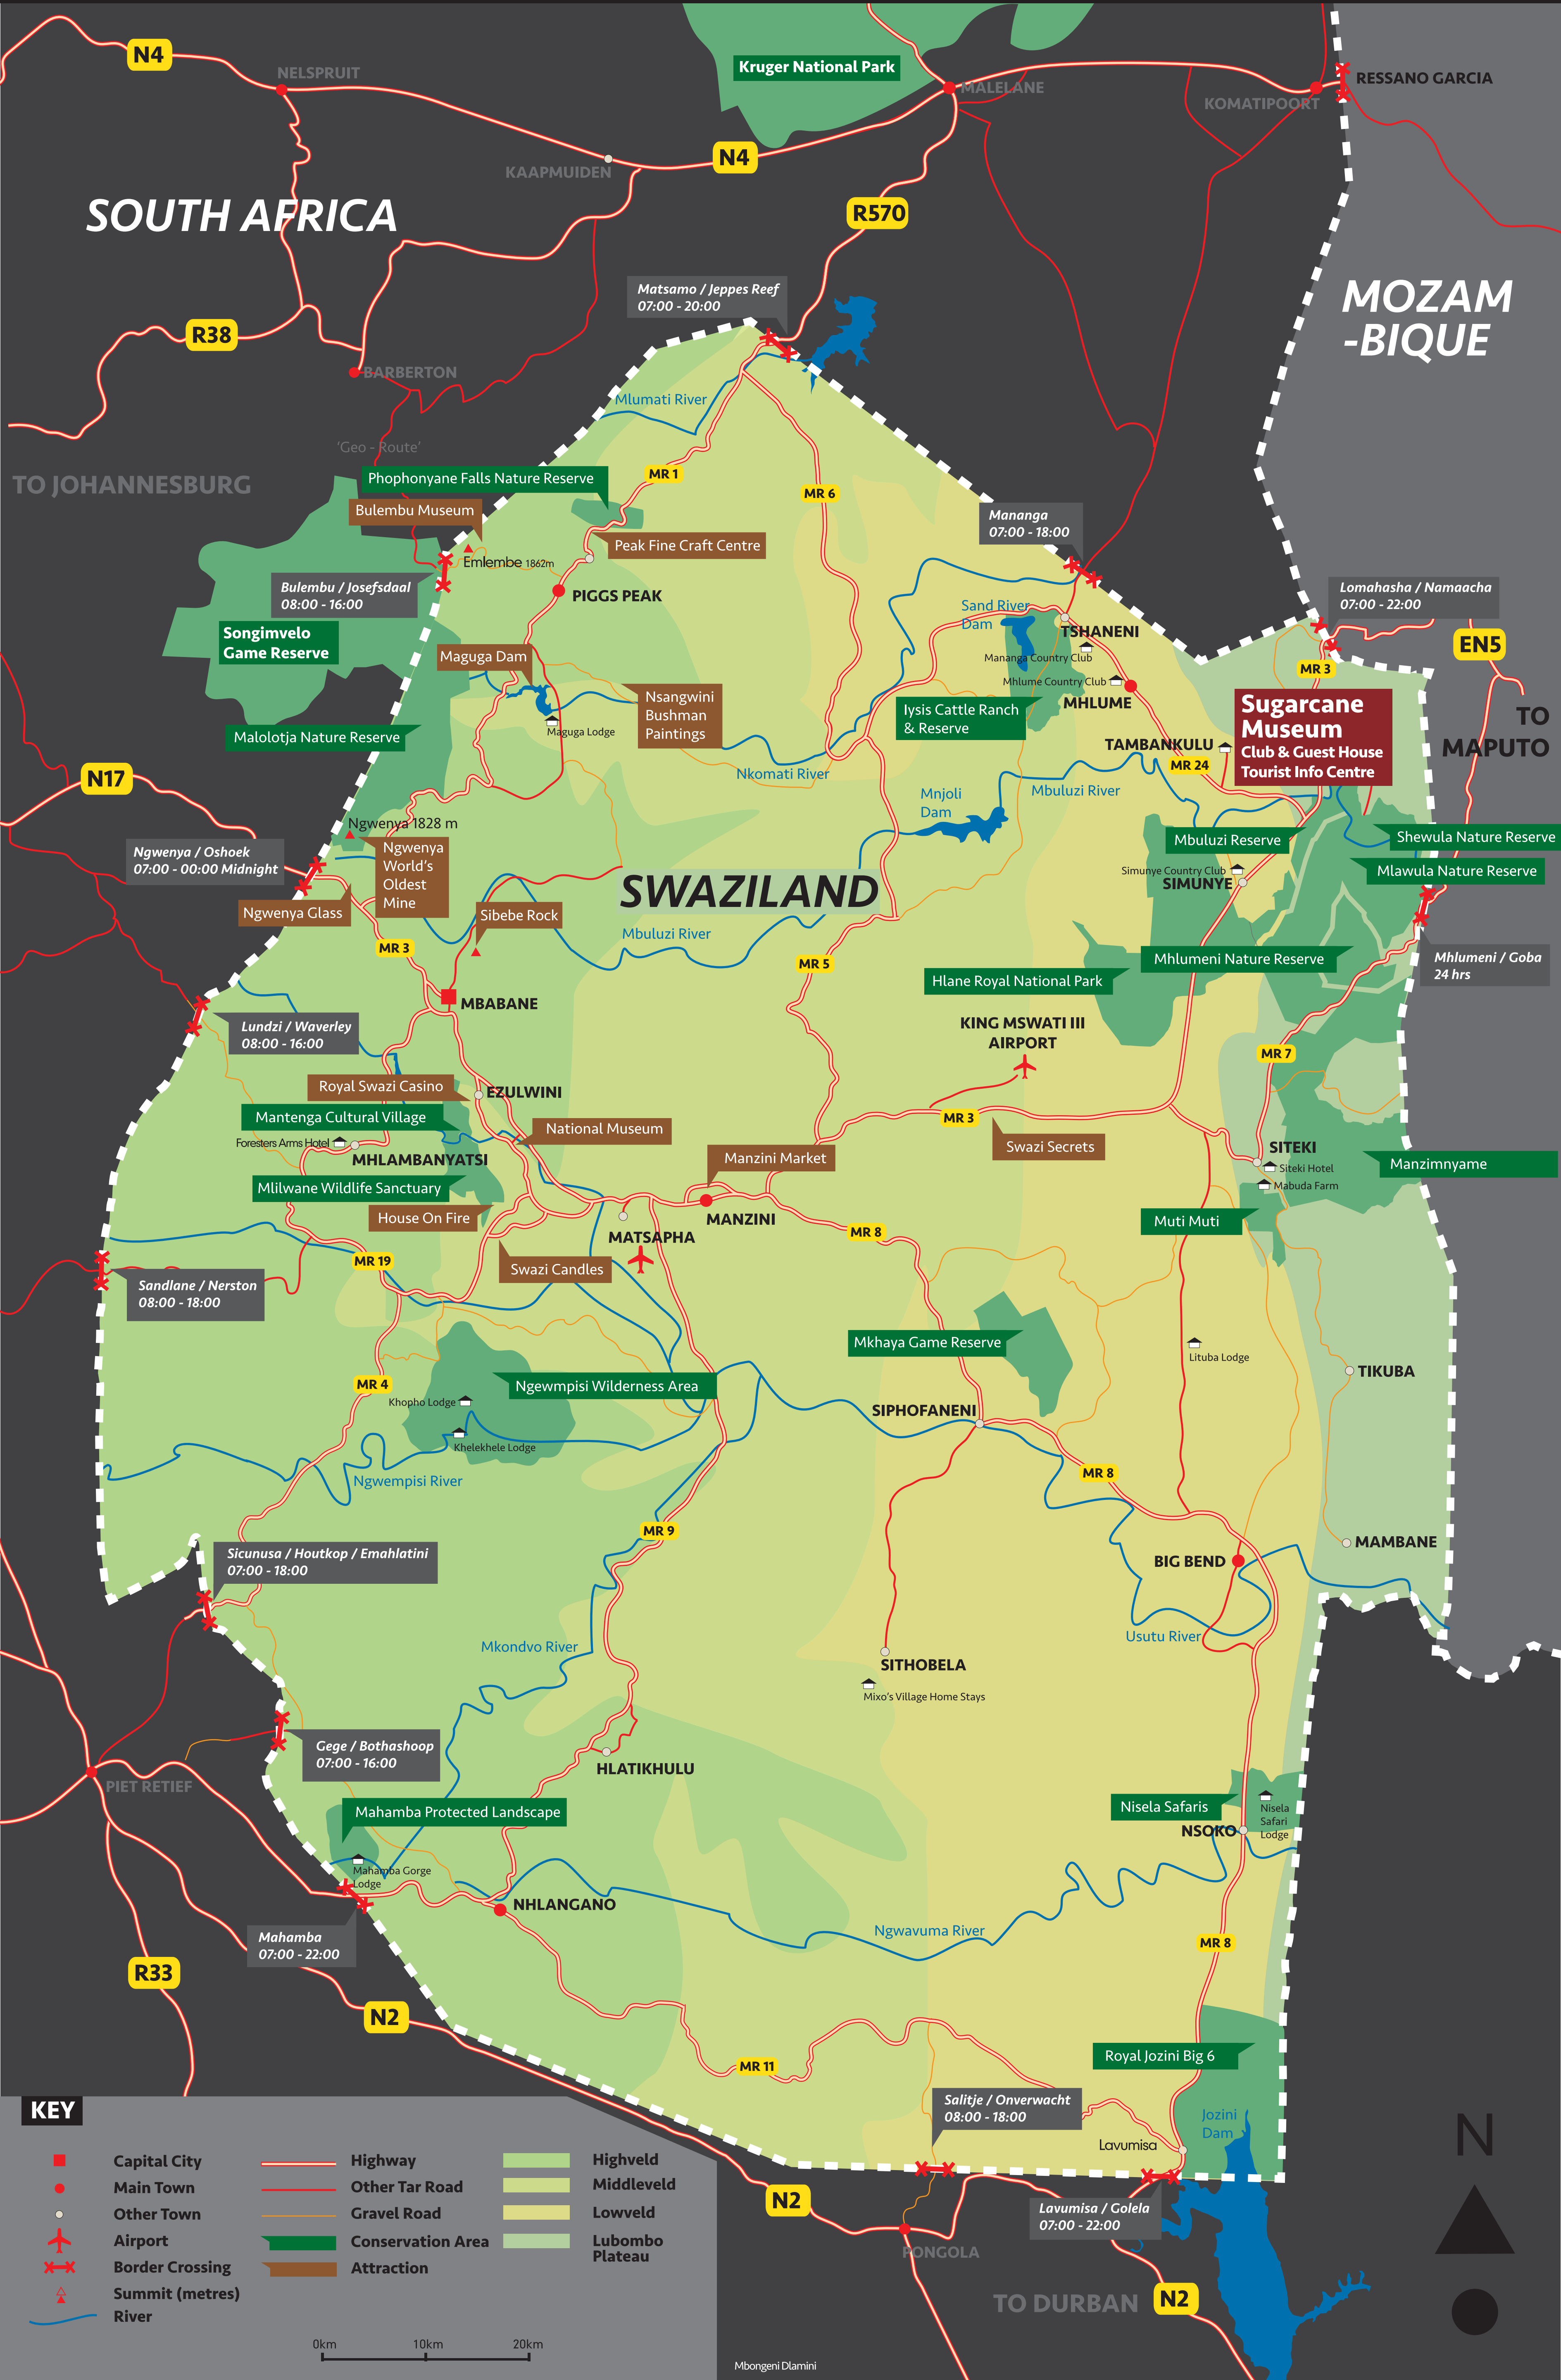

Swaziland

Regional Attractions & Conservation Areas

KEY

■ Capital City	— Highway	■ Highveld
● Main Town	— Other Tar Road	■ Middleveld
○ Other Town	— Gravel Road	■ Lowveld
✈ Airport	■ Conservation Area	■ Lubombo Plateau
✂ Border Crossing	■ Attraction	
▲ Summit (metres)		
— River		

0km 10km 20km